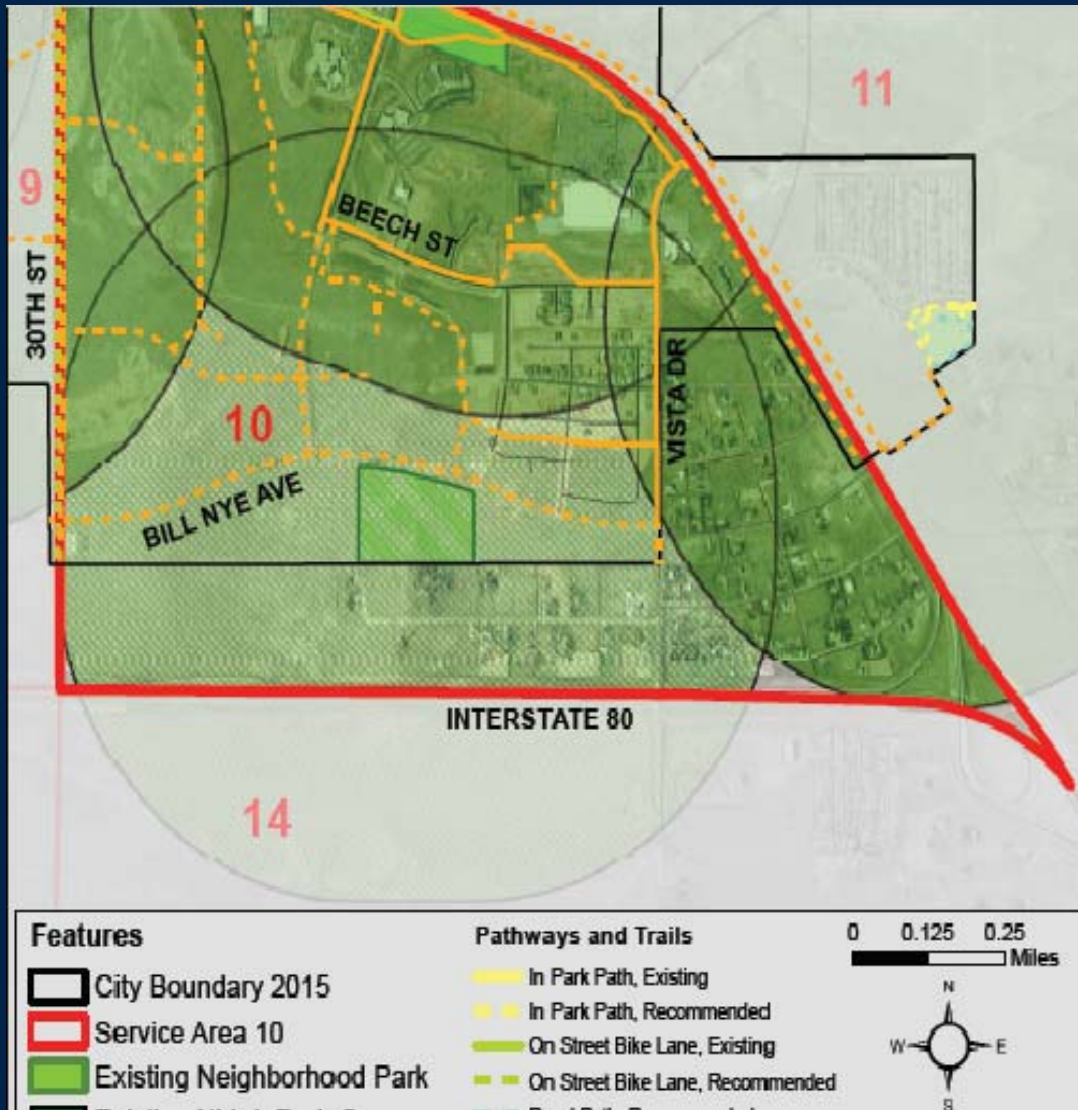

LARAMIE ROTARY PARK AT GRANDVIEW HEIGHTS OVERVIEW

- ▶ January 2018 our club and Sunrise Rotary club voted to approve the Laramie Rotary Park at Grandview Heights.
 - ▶ located north of I-80 on Boulder Drive and Bill Nye
- ▶ Contributions:
 - ▶ Laramie Noon Rotary Club: \$20,000 over 4 years
 - ▶ Laramie Sunrise Rotary Club: \$5000 over 4 years.
- ▶ Laramie would like Laramie Rotary Clubs as partners in this effort.
- ▶ Why?

ROTARY INTERNATIONAL

- ▶ Rotary International is made up of over 1.2 million leaders and business people around the world who work together to create positive, lasting change in our communities.
 - ▶ Shelter boxes:
 - ▶ Polio eradication.
 - ▶ Rotary youth/student exchange.
 - ▶ World-Wide humanitarian efforts.
- ▶ I believe in what Rotary is doing locally and globally.
 - ▶ It is about Laramie, about Rotary, and about serving the people in our community.

LARAMIE ROTARY PARK AT GRANDVIEW HEIGHTS AND ROTARY SIX AREAS OF FOCUS

- ▶ **Peace:** 1 place to relax in peace, future peace path or pavilion.
- ▶ **Disease prevention.** Help clean park, Restrooms, educational activities.
- ▶ **Water and Sanitation.** Restroom projects, educational activities.
- ▶ **Youth health:** youth activities, playground equipment, educational activities.
 - ▶ Adjacent to Laramie High School
- ▶ **Education and Literacy:** educational projects
 - ▶ Big Brothers Big Sisters, UW Rotaract activities.
 - ▶ Dine and discover BBQ, Interclub BBQ
- ▶ **Community Development:** Improvements to park
 - ▶ Community Partnership
 - ▶ Build a partnership between the Laramie Rotary clubs and future activities.
 - ▶ An avenue for community involvement

LARAMIE ROTARY PARK AT GRANDVIEW HEIGHTS

Struempf, L (Jan 2020)